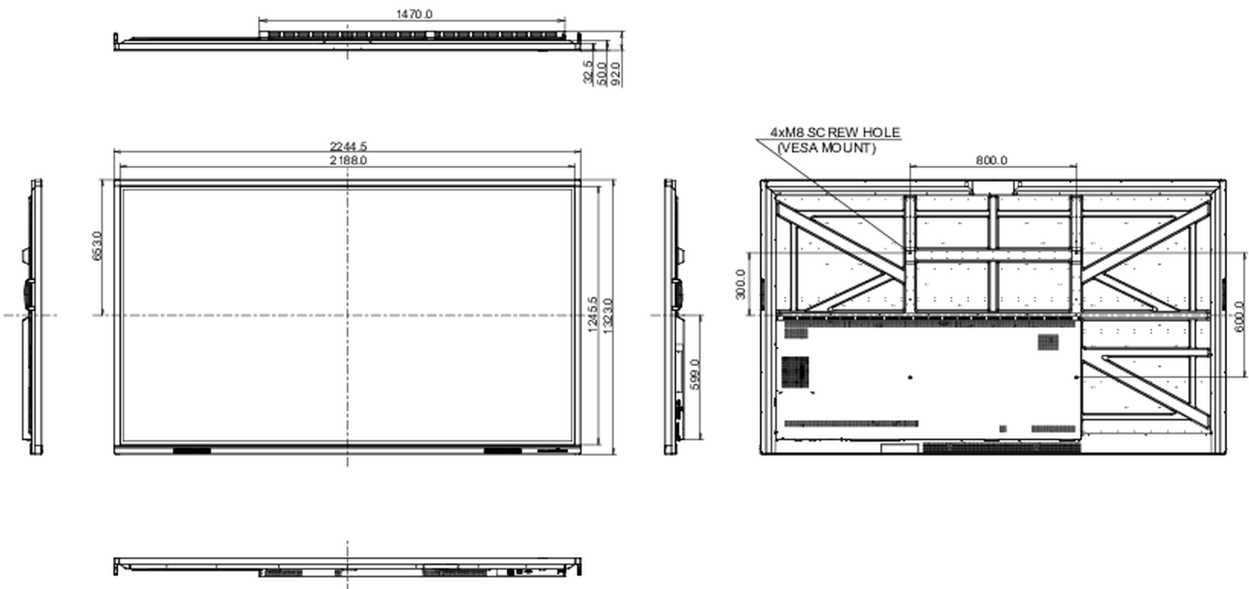

09 SUSTAINABILITY

Regulations

CB, CE, TÜV-Bauart, EAC, RoHS support, ErP, WEEE, REACH (RoHS)

REACH SVHC

above 0.1%: Lead

10 DIMENSIONS / WEIGHT

Product dimensions W x H x D

2245 x 1323 x 92mm

Box dimensions W x H x D

2406 x 1474 x 280mm

Weight (without box)

98.5kg

Weight (with box)

128.1kg

EAN code

4948570122875

All trademarks and registered trademarks acknowledged. E & O E. Specification subject to change without notice. All LCD's comply with ISO-9241-307:2008 in connection with pixel defects.

© IIYAMA CORPORATION. ALL RIGHTS RESERVED